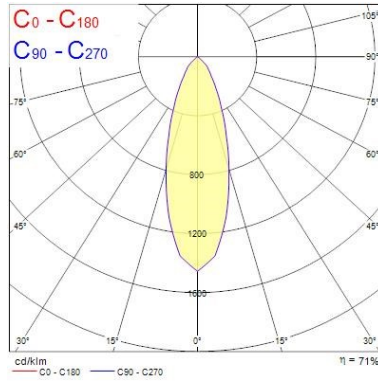

Optimo Large - CMI

Optimo Large CMI-T 930 35W LS1 SI

3089933