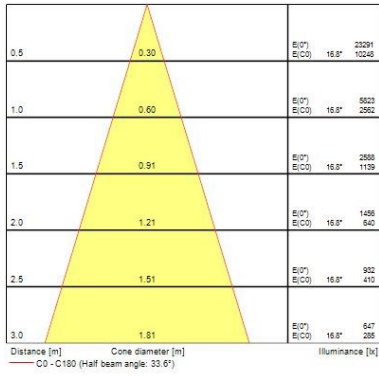

Optimo Large - CMI

Optimo Large CMI-T 930 35W LS1 SI

3089933